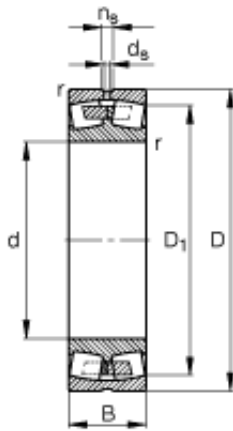

NTN BEARING USA CORP.

160 mm x 340 mm x 136 mm FAG 23332-A-MA-T41A Spherical Roller Bearings

Bearing No. 23332-A-MA-T41A

23332-A-MA-T41A Bearing 2D drawings and 3D CAD models

Size	160x340x136 mm
Bore Diameter	160 mm
Outer Diameter	340 mm
Width	136 mm
d	160 mm
D	340 mm
B	136 mm
D_1	280,6 mm
$D_{a \max}$	323 mm
$d_{a \min}$	177 mm
d_s	9,5 mm
n_s	17,7 mm
$r_{a \max}$	3 mm
r_{\min}	4 mm
m	61,3 kg / Weight
C_r	1660000 N / Dynamic load rating (radial)
e	0,44
Y_1	1,54
Y_2	2,3
C_{0r}	2320000 N / Static load rating (radial)
Y_0	1,51
n_G	2000 1/min / Limiting speed