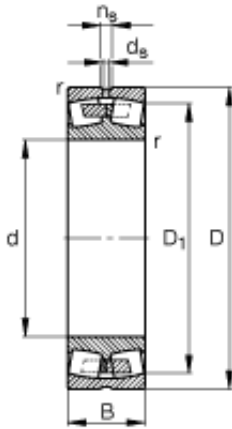

NTN BEARING USA CORP.

140 mm x 300 mm x 118 mm FAG 23328-AS-MA-T41A Spherical Roller Bearings

Bearing No. 23328-AS-MA-T41A

23328-AS-MA-T41A Bearing 2D drawings and 3D CAD models

Size	140x300x118 mm
Bore Diameter	140 mm
Outer Diameter	300 mm
Width	118 mm
d	140 mm
D	300 mm
B	118 mm
D_1	249,2 mm
$D_{a \max}$	283 mm
$d_{a \min}$	157 mm
d_s	6,3 mm
n_s	12,2 mm
$r_{a \max}$	3 mm
r_{\min}	4 mm
m	40,9 kg / Weight
C_r	1270000 N / Dynamic load rating (radial)
e	0,43
Y_1	1,57
Y_2	2,34
C_{0r}	1800000 N / Static load rating (radial)
Y_0	1,53
n_G	2000 1/min / Limiting speed