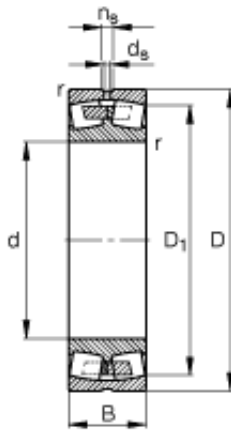

NTN BEARING USA CORP.

130 mm x 280 mm x 112 mm FAG 23326-AS-MA-T41A Spherical Roller Bearings

Bearing No. 23326-AS-MA-T41A

23326-AS-MA-T41A Bearing 2D drawings and 3D CAD models

Size	130x280x112 mm
Bore Diameter	130 mm
Outer Diameter	280 mm
Width	112 mm
d	130 mm
D	280 mm
B	112 mm
D_1	232,1 mm
$D_{a \max}$	263 mm
$d_{a \min}$	147 mm
d_s	6,3 mm
n_s	12,2 mm
$r_{a \max}$	3 mm
r_{\min}	4 mm
m	34,2 kg / Weight
C_r	1160000 N / Dynamic load rating (radial)
e	0,45
Y_1	1,51
Y_2	2,25
C_{0r}	1600000 N / Static load rating (radial)
Y_0	1,48
n_G	2200 1/min / Limiting speed