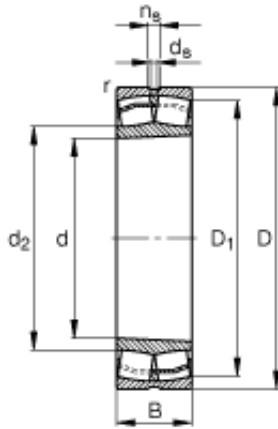

NTN BEARING USA CORP.

120 mm x 260 mm x 86 mm FAG 22324-E1-K Spherical Roller Bearings

Bearing No. 22324-E1-K

22324-E1-K Bearing 2D drawings and 3D CAD models

Size	120x260x86 mm
Bore Diameter	120 mm
Outer Diameter	260 mm
Width	86 mm
d	120 mm
D	260 mm
B	86 mm
D_1	222,4 mm
$D_{a \max}$	246 mm
d_2	150,7 mm
$d_{a \min}$	134 mm
d_s	8 mm
n_s	15 mm
$r_{a \max}$	2,5 mm
r_{\min}	3 mm
m	22,1 kg / Weight
C_r	1080000 N / Dynamic load rating (radial)
e	0,33
Y_1	2,06
Y_2	3,06
C_{0r}	1170000 N / Static load rating (radial)
Y_0	2,01